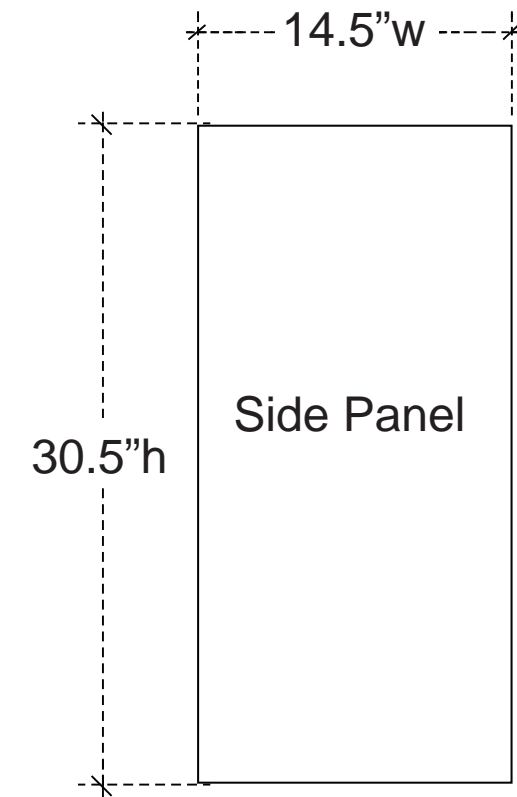

Another

classic presentation

Classic Presentation 32 Plus Graphic Dims

Optional Headers

Headers come in black or white Sintra - Requires a Set of Header Clips (POP-119)

Live Area = 14.5"w x 30.5"h
NO BLEED
Finished Size = 14.5"w x 30.5"h

Roll-able Graphic with 1/4" Black Hook Velcro applied to all 4 sides of the Back Surface

Live Area = 30.5"w x 30.5"h
NO BLEED
Finished Size = 30.5"w x 30.5"h

Roll-able Graphic with 1/4" Black Hook Velcro applied to all 4 sides of the Back Surface

Live Area = 14.5"w x 30.5"h
NO BLEED
Finished Size = 14.5"w x 30.5"h

Roll-able Graphic with 1/4" Black Hook Velcro applied to all 4 sides of the Back Surface