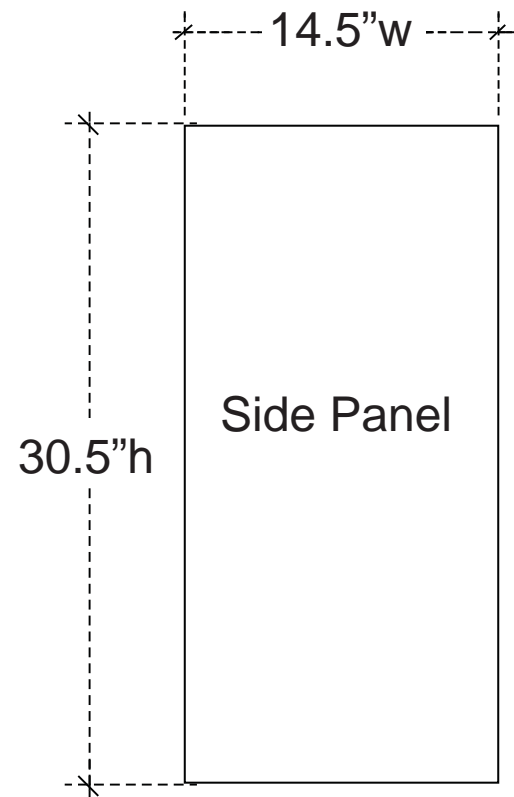

Another

classic presentation

Classic Presentation 32 Plus Graphic Dims

Optional Headers

Headers come in black or white Sintra - Requires a Set of Header Clips (POP-119)

Live Area = 14.5"w x 30.5"h
NO BLEED
Finished Size = 14.5"w x 30.5"h

Roll-able Graphic with 1/4" Black Hook Velcro applied to all 4 sides of the Back Surface

Live Area = 30.5"w x 30.5"h
NO BLEED
Finished Size = 30.5"w x 30.5"h

Roll-able Graphic with 1/4" Black Hook Velcro applied to all 4 sides of the Back Surface

Live Area = 14.5"w x 30.5"h
NO BLEED
Finished Size = 14.5"w x 30.5"h

Roll-able Graphic with 1/4" Black Hook Velcro applied to all 4 sides of the Back Surface