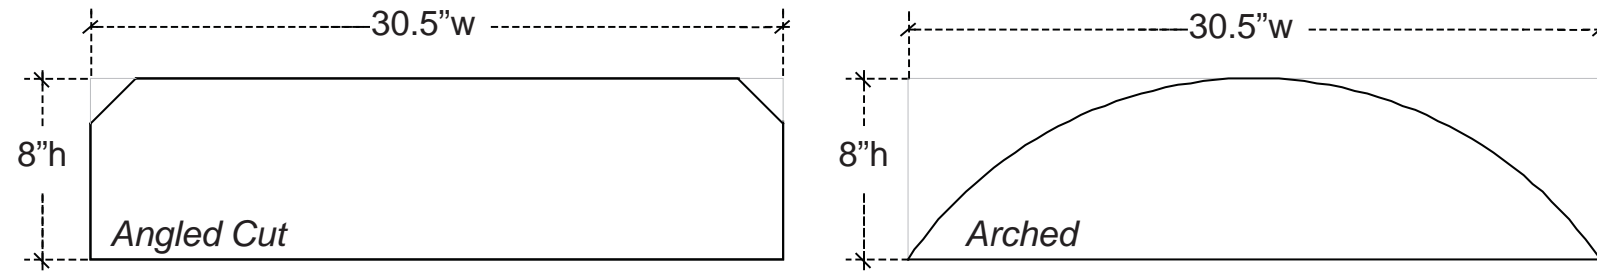

Another

classic presentation

Classic Presentation 32 Plus Graphic Dims

Optional Headers

Headers come in black or white Sintra - Requires a Set of Header Clips (POP-119)

Live Area = 14.5"w x 30.5"h
NO BLEED
Finished Size = 14.5"w x 30.5"h

Roll-able Graphic with 1/4" Black Hook Velcro applied to all 4 sides of the Back Surface

Live Area = 30.5"w x 30.5"h
NO BLEED
Finished Size = 30.5"w x 30.5"h

Roll-able Graphic with 1/4" Black Hook Velcro applied to all 4 sides of the Back Surface

Live Area = 14.5"w x 30.5"h
NO BLEED
Finished Size = 14.5"w x 30.5"h

Roll-able Graphic with 1/4" Black Hook Velcro applied to all 4 sides of the Back Surface